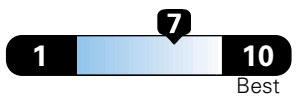

4.8 gallons per 100 miles

You spend \$2,250
 in fuel costs over 5 years compared to the average new vehicle.

Annual fuel cost \$1,950

Fuel Economy & Greenhouse Gas Rating (tailpipe only)

Smog Rating (tailpipe only)