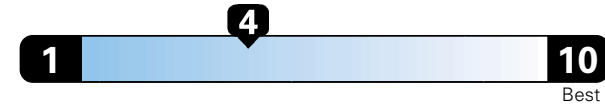

2020 MODEL YEAR

GRAND CHEROKEE LIMITED X 4X4

For more information visit: www.jeep.com
or call 1-877-IAM-JEEP

FCA US LLC

THIS VEHICLE IS MANUFACTURED TO MEET SPECIFIC UNITED STATES REQUIREMENTS. THIS VEHICLE IS NOT MANUFACTURED FOR SALE OR REGISTRATION OUTSIDE OF THE UNITED STATES.

MANUFACTURER'S SUGGESTED RETAIL PRICE OF THIS MODEL INCLUDING DEALER PREPARATION

Base Price: $41,955

JEEP GRAND CHEROKEE LIMITED 4X4
Exterior Color: Slate Blue Pearl-Coat Exterior Paint
Interior Color: Black Interior Color
Interior: Leather-Trimmed Seats
Engine: 3.6L V6 24V VVT Engine Upp I w/ESS
Transmission: 8-Speed Automatic 850RE Transmission
STANDARD EQUIPMENT (UNLESS REPLACED BY OPTIONAL EQUIPMENT)

FUNCTIONAL/SAFETY FEATURES
Advanced Multistage Front Air Bags
Supplemental Side-Curtain Front and Rear Air Bags
Supplemental Front Seat Side Air Bags
Driver Inflatable Knee-Bolster Air Bag
Selec-Terrain® System
Quadra-Trac II® 4WD System
ParkView® Rear Back-Up Camera
ParkSense® Rear Park-Assist with Stop
Blind-Spot and Cross-Path Detection
Sport Mode
Keyless Enter-N-Go
Remote-Start System
Sentry Key® Theft Deterrent System
Ready-Alert Braking
Speed Control
Power Liftgate
Electronic Stability Control
Anti-Lock 4-Wheel Disc Brakes
Hill Start Assist
Trailer-Sway Damping